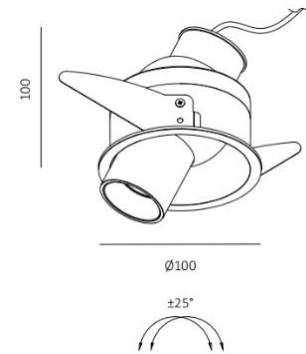

DL3833

12W Round Adjustable Trim LED Downlight

Description

Easy maintainence;
Low-glare;
Gyro Tilt;
Downlight for indoor use;

Finish
Black/White

Material
Aluminium

TECHNICAL CHARACTERISTICS

Light source

Light source: Citizen-1204
Output (W): 10.8W (300mA 36V)
Total power consumption (W): 12W
Color temperature: 2700K/3000K/4000K
CRI: 90
Photobiological risk: RG1
Real Lumen: 794lm
Qty Leds: 1
Lm/Real W:66
Life Time: 50.000h L90B20
MacAdam steps: 3
UGR: 16

Gear

This product is supplied without gear.

Luminaire

IP21 for indoor using
crossing: No
Warranty: 5 Years

90mm
5-25mm

LIGHT DISTRIBUTION for 3000K Medium 38°

h(m)	E(lx)	Ø(m)
1	1710	Ø0.67
2	427.6	Ø1.35
3	190	Ø2.03
4	106.9	Ø2.70
5	68.41	Ø3.38